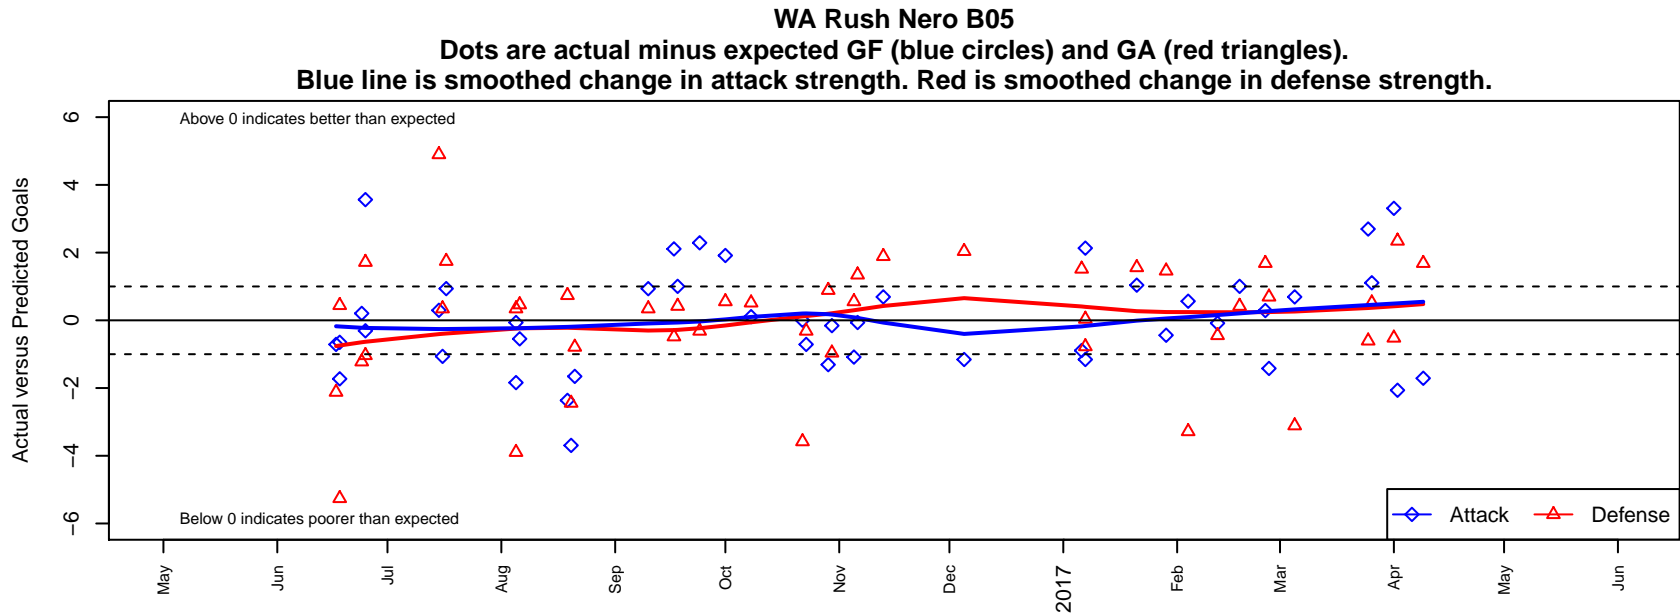

**attack and defense variance (black dot)
relative to other teams
and top 10 in region**

**attack and defense rating
relative to others at age
and all opponents in last 13 months**

WA Rush Nero B05

Washington Rush SC

Everett, WA

B05 total strength=500

attack=0.46 defense=0.27

fall league = RCL B05 Div 4 9Aside

spr league = Win RCL B05 Div 4

alt names used:

WASHINGTON RUSH B05 NERO (WA)

Washington Rush B05 Nero

Washington Rush B05 Nero B

Boys 05 Nero

WASHINGTON RUSH B05 NERO (WA)

Rush B05NeroB

Washington Rush B05 Nero

Washington Rush B05 Nero B

Washington Rush B05 Nero B

Venues played:

2016 Skagit Firecracker Gold U12

2016 Rainier Challenge Copa U12

2016 Nike Crossfire Challenge Silver 9v9 U12

2016 WA Rush Cup B05 Silver 9v9 U12

2016 Xtreme Cup BU12 Bronze

2016 RCL B05 Div 4 9Aside

2016 PacNW Winter Classic Premier II U12

2016 Win RCL B05 Div 4

2016 WYS Presidents Cup B05 Division 2