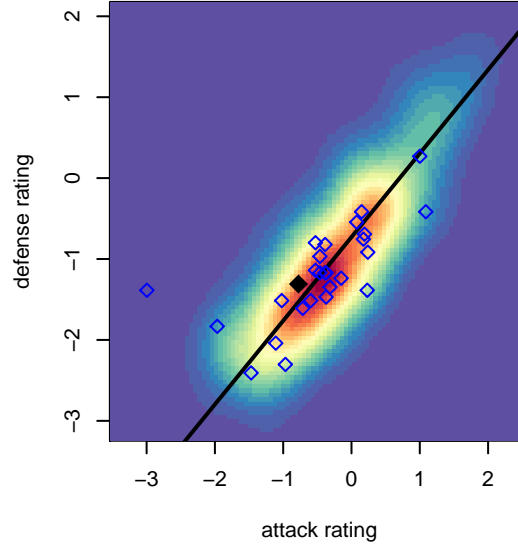

**attack and defense rating
relative to others at age
and all opponents in last 13 months**