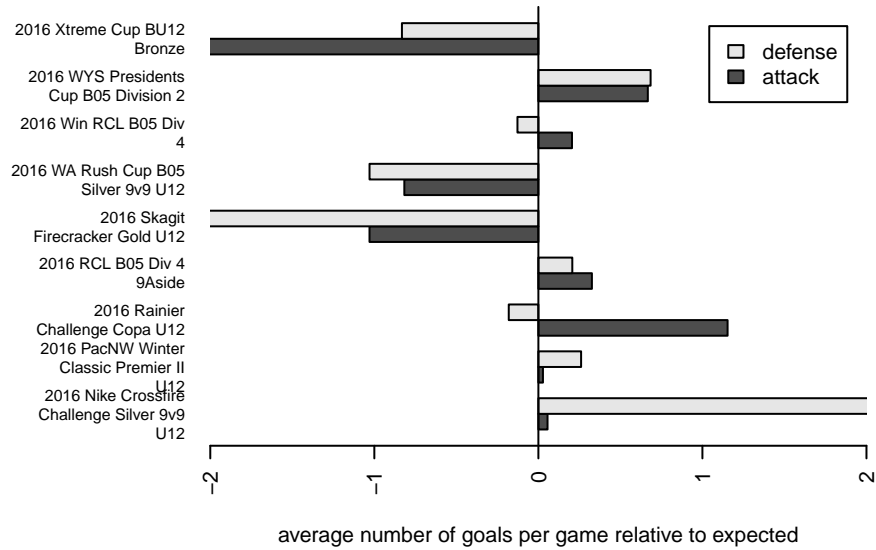

Performance relative to 13 month average