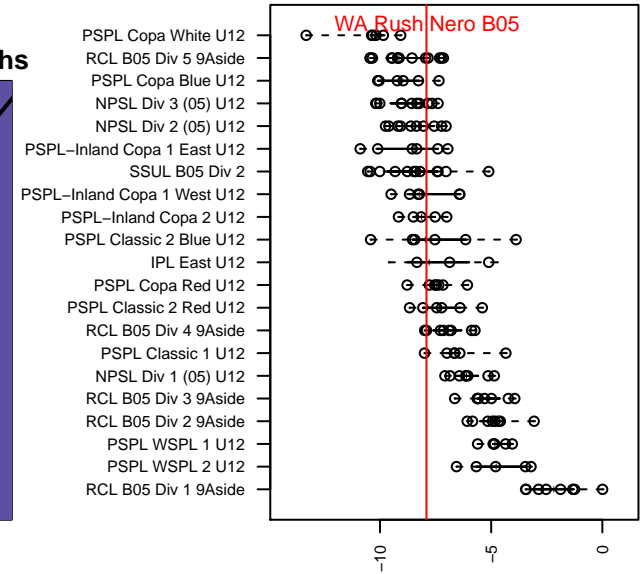

**attack and defense rating
relative to others at age
and all opponents in last 13 months**