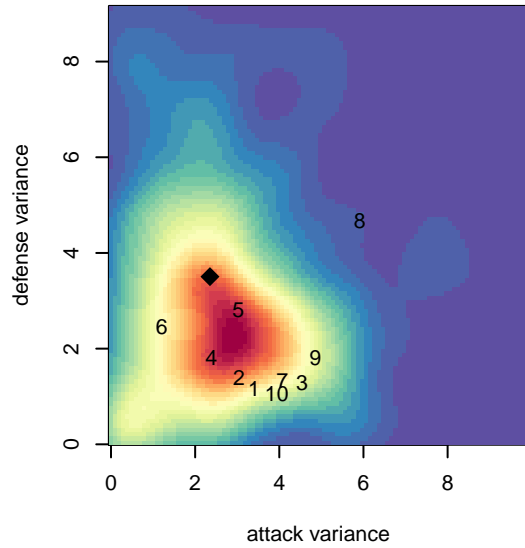

WA Rush Nero B05

Washington Rush SC

Everett, WA

B05 total strength=500

attack=0.46 defense=0.27

fall league = RCL B05 Div 4 9Aside

spr league = Win RCL B05 Div 4

alt names used:

2016 RCL B05 Div 4 9Aside

2016 PacNW Winter Classic Premier II U12

2016 Win RCL B05 Div 4

2016 WYS Presidents Cup B05 Division 2

**attack and defense variance (black dot)
relative to other teams
and top 10 in region**