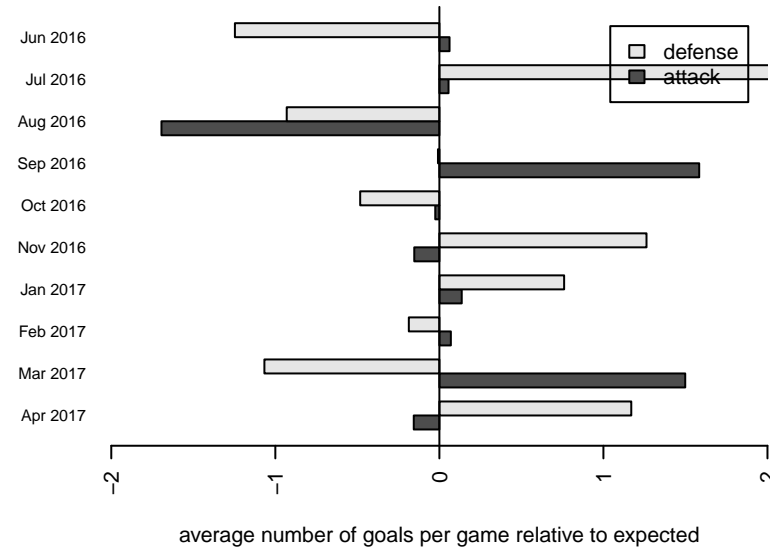

Performance relative to 13 month average